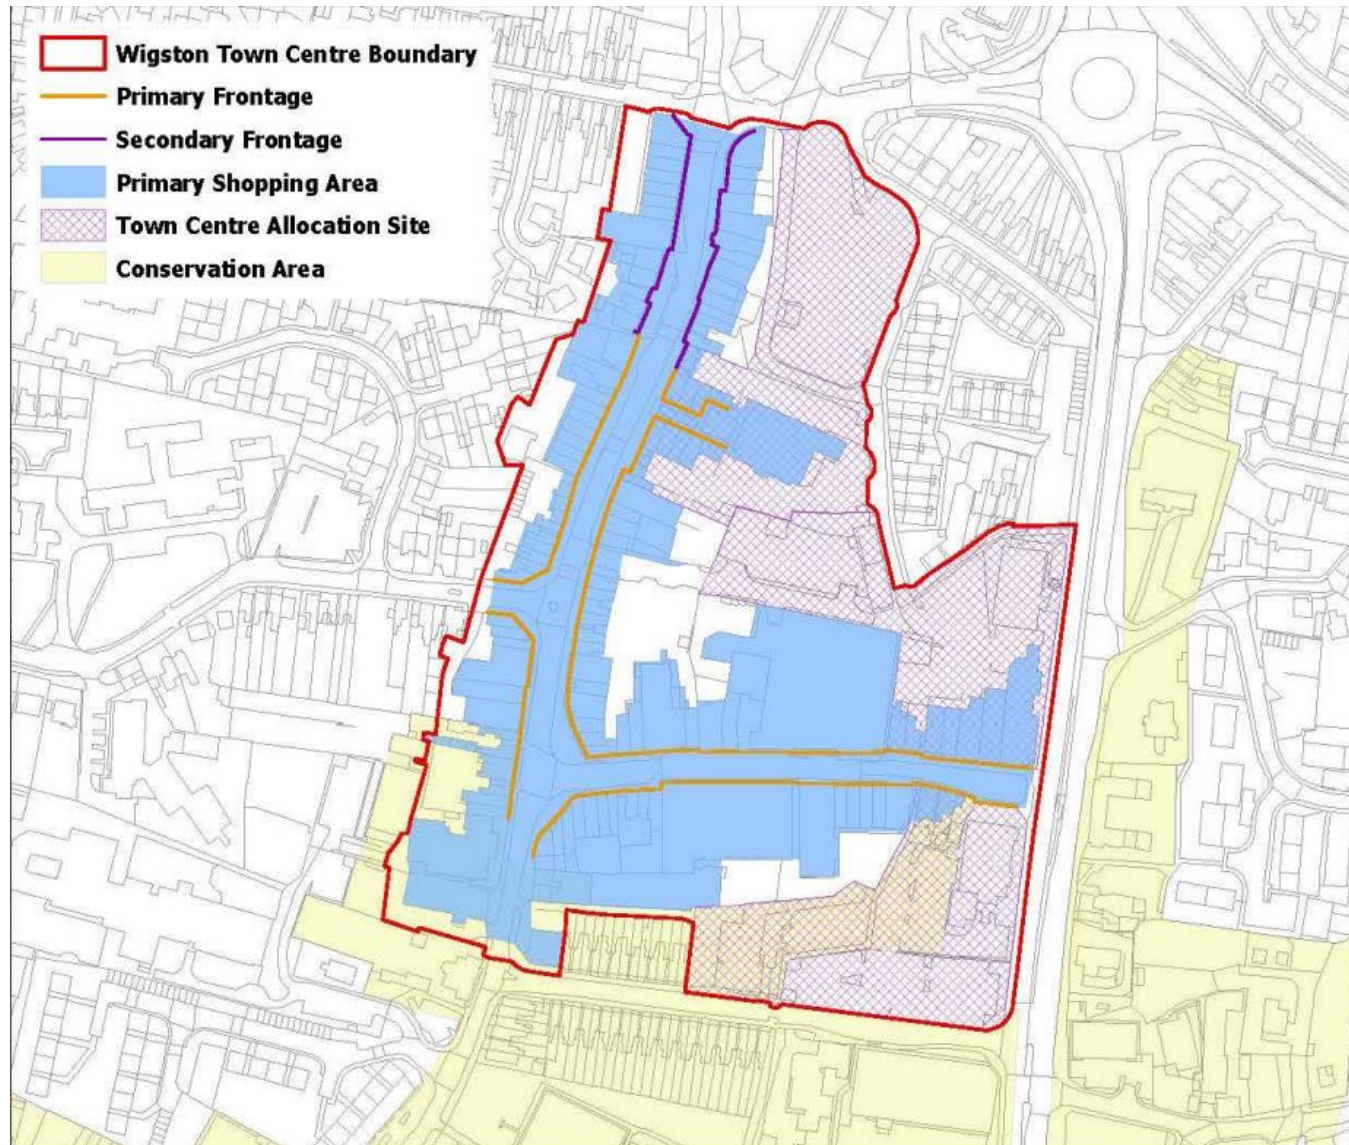

Wigston

Business Name	No	Address 1	Town	Postcode	Additional Information
Peter Jackson Opticians	1-3	Aylestone Lane	Wigston	LE18 1AB	
Henry Smith Opticians	1	Bell Street	Wigston	LE18 1AD	
Age UK	2 to 4	Bell Street	Wigston	LE18 1AD	
Cancer Research	6	Bell Street	Wigston	LE18 1AD	
L'atelier Hairdressers	7	Bell Street	Wigston	LE18 1AD	
beauty sanctuary	8	Bell Street	Wigston	LE18 1AD	
E-cig Wizard	9	Bell Street	Wigston	LE18 1AD	
Iceland	10 - 14	Bell Street	Wigston	LE18 1AD	
Peacocks/Ponden Home/Edinburgh Woollen Mill/Poundland	15 - 25	Bell Street	Wigston	LE18 1AD	
The Yum Yum Sweet Company	16	Bell Street	Wigston	LE18 1AD	
Superdrug	18	Bell Street	Wigston	LE18 1AD	
Card Factory	20	Bell Street	Wigston	LE18 1AD	
Santander Bank	20a	Bell Street	Wigston	LE18 1AD	
Sainsbury's	22	Bell Street	Wigston	LE18 1AD	
Boots	27	Bell Street	Wigston	LE18 1AD	
ND Skin	32	Bell Street	Wigston	LE18 1AD	
Helping Hands	35	Bell Street	Wigston	LE18 1AD	
Specsavers	36 to 38	Bell Street	Wigston	LE18 1AD	
Memphys Charity and Café	37	Bell Street	Wigston	LE18 1AD	
Oadby and Wigston Community Health and Wellbeing Hub	40	Bell Street	Wigston	LE18 1AD	
RSPCA - Woodside Animal Centre	41 to 43	Bell Street	Wigston	LE18 1DW	
Pennywise Discount Store	42	Bell Street	Wigston	LE18 1AD	
Farm Foods	44 to 46	Bell Street	Wigston	LE18 1AD	
Serenity Pilates and Fitness Studio	49	Bell Street	Wigston	LE18 1AD	
Two Steeples Pub (Greene King)	51	Bell Street	Wigston	LE18 1AD	
Loros	1	Leicester Road	Wigston	LE18 1NR	
Sky Blue Vape	3	Leicester Road	Wigston	LE18 1NR	
Turkish Barber Shop	4	Leicester Road	Wigston	LE18 1DR	
Costa Coffee	5	Leicester Road	Wigston	LE18 1NR	
Casa Nostra	6 - 8	Leicester Road	Wigston	LE18 1DR	
Leicester Mobility	7	Leicester Road	Wigston	LE18 1NR	
Mind	11	Leicester Road	Wigston	LE18 1NR	
Air Ambulance Furniture	12 - 16	Leicester Road	Wigston	LE18 1DR	
Harrison Murray The Nottingham Building Society	13	Leicester Road	Wigston	LE18 1NR