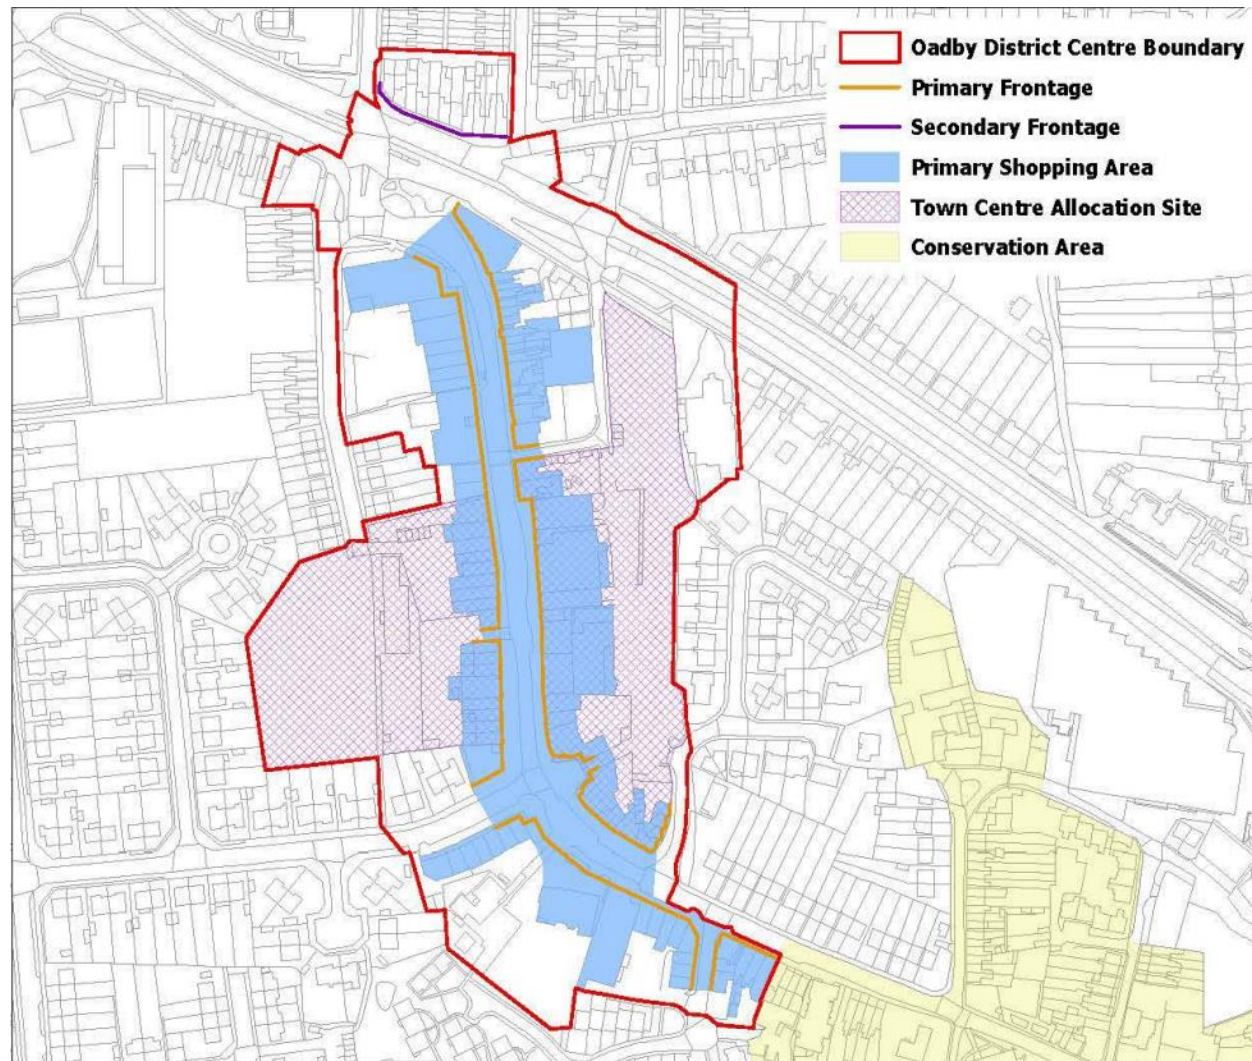

Town Centres

Oadby

Business Name	No	Address 1	Town	Postcode	Additional Information
Oadby Flooring	1 - 3	The Parade	Oadby	LE2 5BB	
Newton Fallowell	2	Brooksby Drive	Oadby	LE2 5AA	
Sole to Sole	3	Brooksby Drive	Oadby	LE2 5AA	
A.J. Optical	4	Brooksby Drive	Oadby	LE2 5AA	
Simply Chique	4 to 6	Chapel Street	Oadby	LE2 5AD	
Pet Care	44	Chestnut Avenue	Oadby	LE2 5JG	
Star Barbers	58	Chestnut Avenue	Oadby	LE2 5JG	
Air Ambulance	48A	Chestnut Avenue	Oadby	LE2 5JG	
Oxfam	50 - 52	Chestnut Avenue	Oadby	LE2 5JG	
Yum Sing Chinese	11	Leicester Road	Oadby	LE2 5BD	
EPIC Accessories	59	Leicester Road	Oadby	LE2 4DF	
Somerby Pharmacy	11A	Leicester Road	Oadby	LE2 5BD	
Dr Skin	11B	Leicester Road	Oadby	LE2 5BD	
Aspire Property Group	2	The Parade	Oadby	LE2 5BF	
Pizza Mondo	4	The Parade	Oadby	LE2 5BF	
NatWest	5	The Parade	Oadby	LE2 5BB	
Optivision	6	The Parade	Oadby	LE2 5BF	
Rosies Childrenswear	7	The Parade	Oadby	LE2 5BB	
The Light Cube	8	The Parade	Oadby	LE2 5BF	
Oadby Village Pharmacy	9	The Parade	Oadby	LE2 5BB	
Oadby Library	10	The Parade	Oadby	LE2 5BF	
Henry Smith and Hamilton	11	The Parade	Oadby	LE2 5BB	
Chestnuts Cafe	15	The Parade	Oadby	LE2 5BB	
Oadby Barbers	17	The Parade	Oadby	LE2 5BB	
Tipu Sultan	18	The Parade	Oadby	LE2 5BF	
Oadby Urgent Care Centre	18	The Parade	Oadby	LE2 5BF	
Bru Coffee	20	The Parade	Oadby	LE2 5BF	
Gina Beauty Nail	21	The Parade	Oadby	LE2 5BB	
Loros	23	The Parade	Oadby	LE2 5BB	
The Tea Room	26	The Parade	Oadby	LE2 5BF	
Marks and Spencer	27	The Parade	Oadby	LE2 5BB